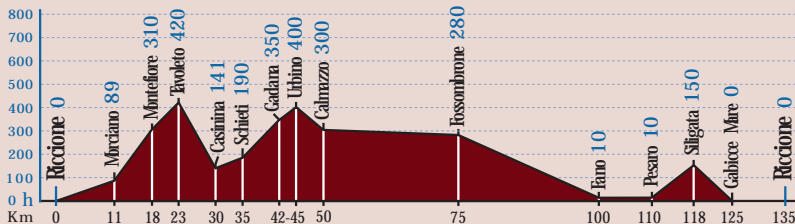

12

MONTEFELTRO TOUR Km 135 S S S

Riccione - Tavoleto - Urbino - Fano - Pesaro - Riccione

Km	Place	Instructions
0	RICCIONE	follow the SS 16 road until the V. Puglia junction and then continue in the direction of Morciano
11	MORCIANO	continue towards Montefiore, Tavoleto and Urbino
18	MONTEFIORE	continue for another 3 Km towards Tavoleto
23	TAVOLETO	descend for 5 Km down to Casinina and Urbino
30	CASININA	turn left and then immediately right towards Urbino. After 5 Km you will come to Schieti
35	SCHIETI	continue in the direction of Urbino

Km	Place	Instructions
45	URBINO	from the centre of Urbino follow dir. for Fano/Roma
50	CALMAZZO	continue to Fossombrone on the SS 3 Flaminia road. Make sure you do not take the Superstrada (main road)
75	FOSSOMBRONE	head in the direction of Fano
100	FANO	turn left towards Pesaro
110	PESARO	carry on towards Rimini (SS 16 road)
125	GABICCE MARE	continue in the direction of Riccione
135	RICCIONE	finish

Route N°12

• Medium

• Distance Km 135

• Difference of level 1100 metres

• Recommended gear ratios 39-23