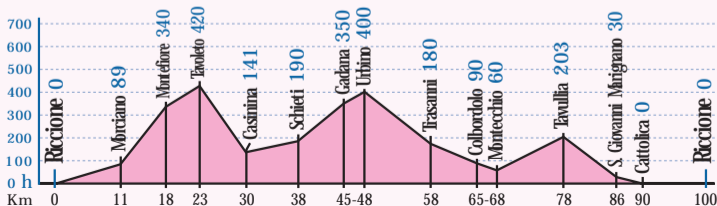

30	CASININA	▶ turn left and then immediately right towards Urbino (5 Km climb up to Schieti)
----	----------	--

38	SCHIETI	▶ follow signs for Urbino
----	---------	---------------------------

Km	Place	Instructions
----	-------	--------------

48	URBINO	▶ on the return journey, descend in the direction of Pesaro until you reach Montecchio
----	--------	--

68	MONTECCHIO	▶ turn left towards Tavullia
----	------------	------------------------------

78	TAVULLIA	▶ continue for 8 Km in the direction of S. Giovanni
----	----------	---

86	S. GIOVANNI IN MARIGNANO	▶ turn right towards Cattolica
----	-----------------------------	--------------------------------

90	CATTOLICA	▶ head towards Misano Adriatico and Riccione
----	-----------	--

100	RICCIONE	▶ finish
-----	----------	----------

Route N°13

• Medium

• Distance Km 100

• Difference of level 1200 metres

• Recommended gear ratios 39-23