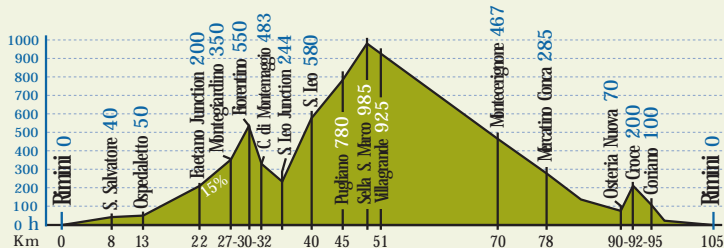

15

VISIT TO CAGLIOSTRO (SAN LEO) Km 105 S S S S

Rimini - Montegiardino - San Leo - Villagrande - Mercatino Conca - Rimini

Km	Place	Instructions
0	RIMINI	follow the SS 16 road to the Center Gross junction, turn into V. Varisco, and then continue in the direction of Coriano. At the traffic lights, turn right towards S. Salvatore and Ospedaletto
13	OSPEDALETTO	carry straight on for 1 Km before turning right towards S. Marino then follow the road for another 15 Km
22	FAETANO JUNCTION	turn left and climb for 5 Km up towards Montegiardino
27	MONTEGIARDINO	once at the top, turn right and go straight on for 1 Km towards S. Marino and Fiorentino
30	FIorentINO	turn left towards Chiesanuova and S. Leo, passing through Castello Fiorentino and Castello di Montemaggio
32	CASTELLO DI MONTEMAGGIO	6 Km descent. After the bridge, turn left towards S. Leo

Km	Place	Instructions
40	S. LEO	carry straight on for Pugliano and Villagrande (15 Km climb)
51	VILLAGRANDE	descend towards Montecerignone
70	MONTECERIGNONE	continue to Mercatino Conca
78	MERCATINO CONCA	head in the direction of Osteria Nuova
90	OSTERIA NUOVA	turn left towards Coriano
95	CORIANO	carry straight on for Riccione and Rimini, or take the same road used on the outward journey
105	RIMINI	finish

Route N°15

• Difficult

• Distance Km 105

• Difference of level 1850 metres

• Recommended gear ratios 39-26